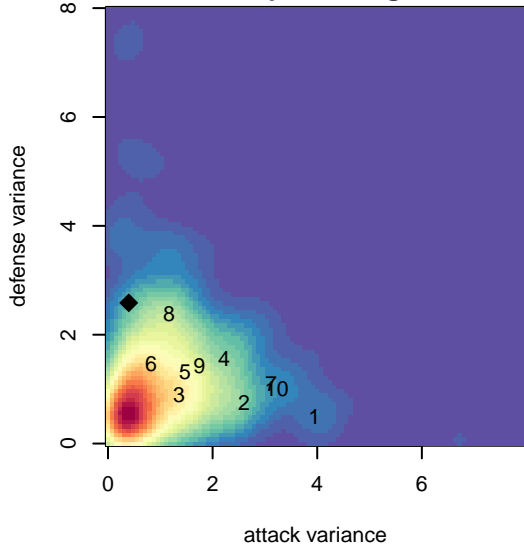

FPSC Fury White B98

Franklin Pierce SC
 Tacoma, WA
 B98 total strength=1243
 attack=5.57 defense=3.86
 fall league = PSPL Classic 1 U17

alt names used:
 FPSC Fury B98 White
 FPSC FURY B98 WHITE (WA)

Venues played:
 2015 Starfire Spring Classic BU17-19
 2015 River Jam U16-19
 2015 Labor Day Cup BU19 Silver
 2015 PSPL Classic 1 U17
 2015 WA Cup HS Silver U17

FPSC Fury White B98
 Dots are actual minus expected GF (blue circles) and GA (red triangles).
 Blue line is smoothed change in attack strength. Red is smoothed change in defense strength.

**attack and defense variance (black dot)
relative to other teams
and top 10 in region**