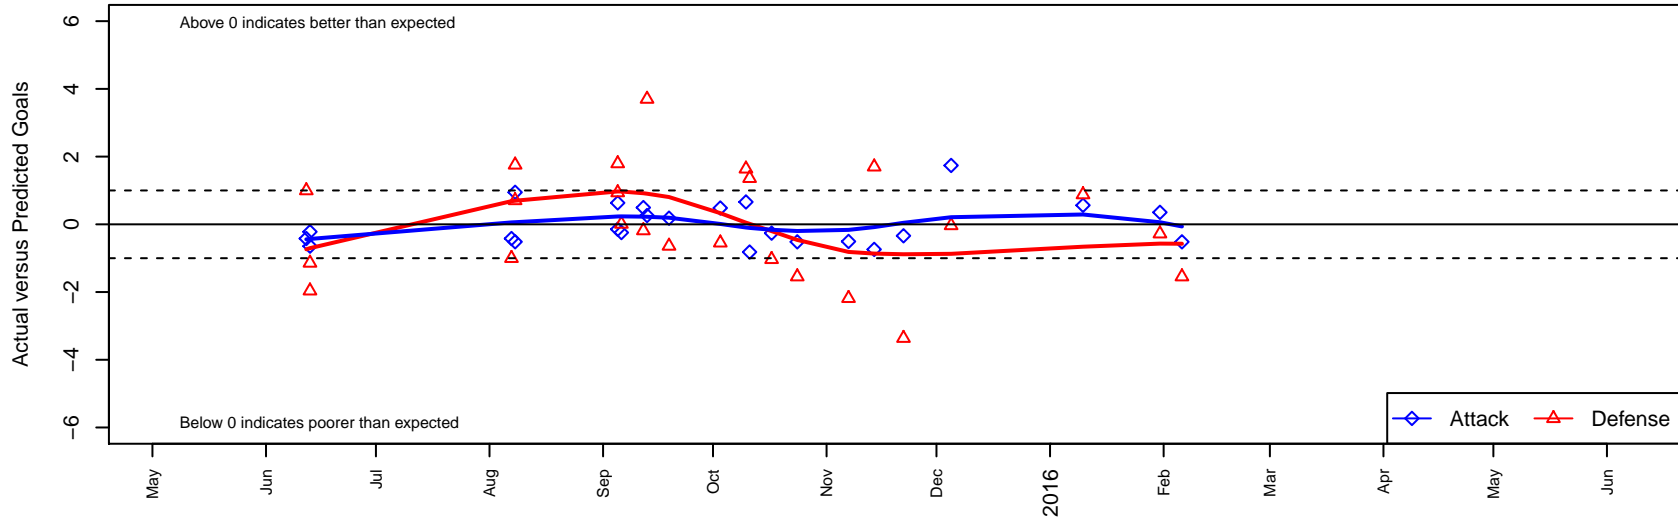

FPSC Fury White B98

Franklin Pierce SC
 Tacoma, WA
 B98 total strength=1243
 attack=5.57 defense=3.86
 fall league = PSPL Classic 1 U17

alt names used:
 FPSC Fury B98 White
 FPSC FURY B98 WHITE (WA)

Venues played:
 2015 Starfire Spring Classic BU17-19
 2015 River Jam U16-19
 2015 Labor Day Cup BU19 Silver
 2015 PSPL Classic 1 U17
 2015 WA Cup HS Silver U17

FPSC Fury White B98
 Dots are actual minus expected GF (blue circles) and GA (red triangles).
 Blue line is smoothed change in attack strength. Red is smoothed change in defense strength.

**attack and defense variance (black dot)
relative to other teams
and top 10 in region**