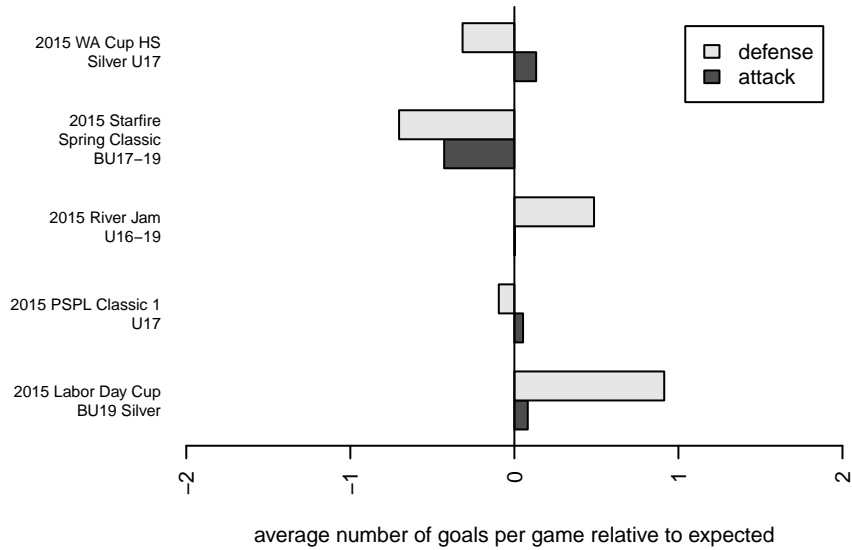

Performance relative to 13 month average