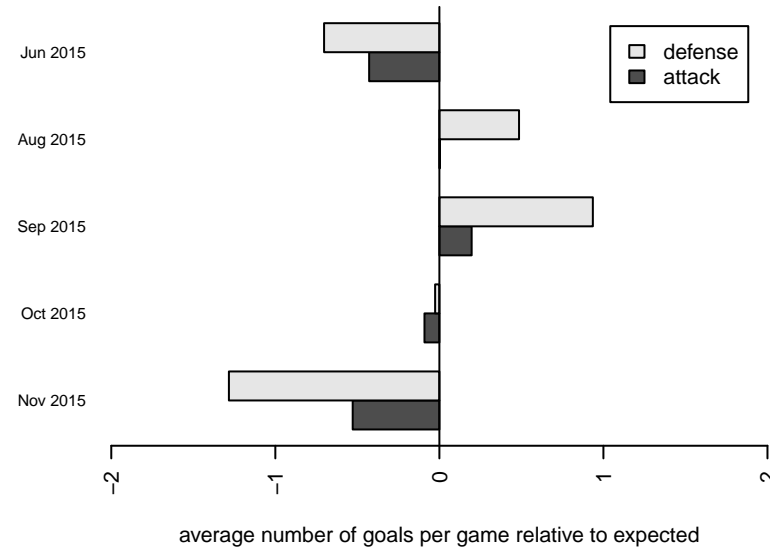

Performance relative to 13 month average