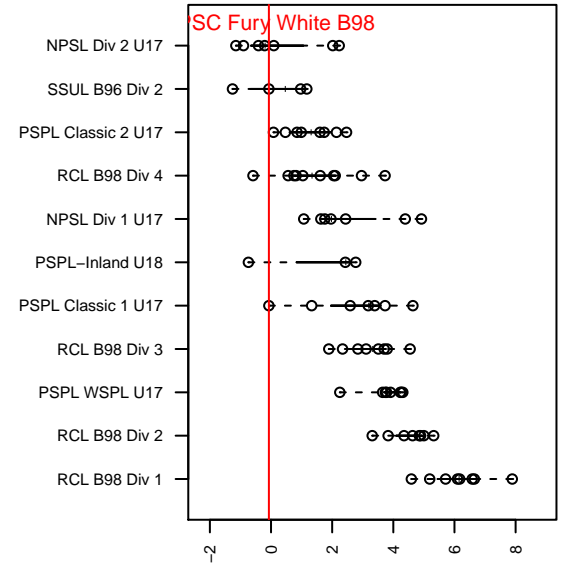

**attack and defense rating
relative to others at age
and all opponents in last 13 months**